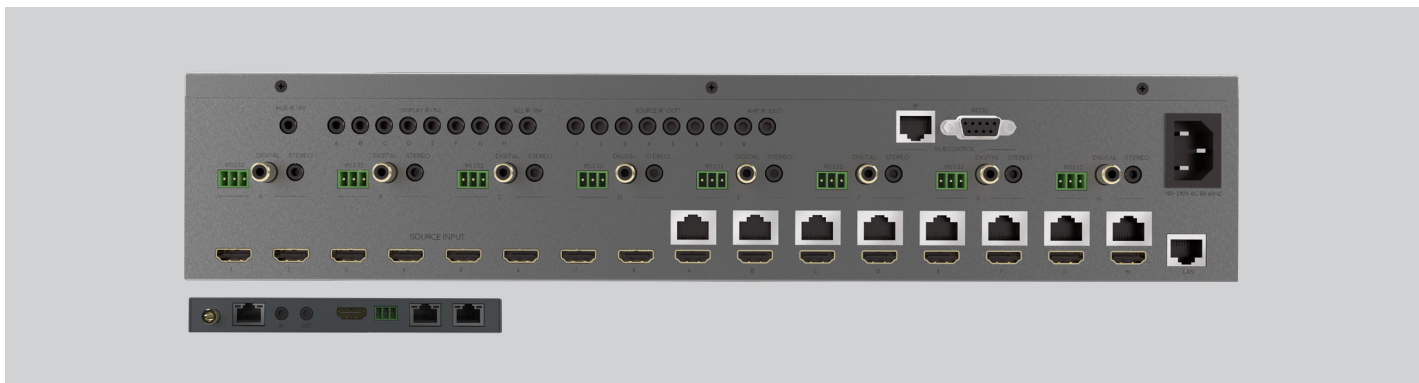

MHUB PRO (8x8) 70

Product code: **MHUB4KPRO88**
HDMI / HDBaseT Matrix System

Connectivity-rich professional series 8x8 HDMI/HDBT+mirror matrix system with long-range video (4K 70m/1080p 100m), network extension and powerful control options. A 'one-wire' UHD/4K-capable whole-home AV hub, that hides home entertainment devices centrally and makes them universally available on every display.

All easily-controlled via the free uControl app or with the hands-free convenience of Alexa voice control - also features remote monitoring and management via HDA Cloud, designed to reduce the necessity for callouts and site visits. Capable of carrying Ultra HD 4K + support for HDR and Dolby Vision®. Integration needs are well catered for, with each of the eight display outputs featuring both multichannel digital audio extraction and stereo downmixing, making for easy integration with multizone amplifiers or audio matrices.

SPECIFICATIONS

Form factor	19"/2U aluminum rack-mountable unit
Inputs x outputs	8 HDMI x 8 RJ45 HDBaseT + 8 mirrored HDMI
Transmission tech.	HDBaseT Class A and HDMI
Video bandwidth	340MHz clock / 10.2Gbps data
ESD protection	± 8kV (air-gap discharge) ± 4kV (contact discharge)
Hub control	Web GUI, IR, TCP/IP, RS232, App, Alexa
App control	Full control over sources, matrix hub & display functions.
Device weight	Hub 4600g RX 192g
Package weight	8000g
Dimensions (W/D/H)	Hub 440 / 380 / 90mm (without feet) RX 163 / 94 / 19mm
Operating temperature	32°F to 104°F (0°C to 40°C)
Storage temperature	-4°F to 140°F (-20°C to 60°C)
Relative humidity	20~90 % RH (non-condensing)
Power consumption	30W (max) 0.5W (standby)
Guarantee	3/4-year guarantee (Cloud registration required)