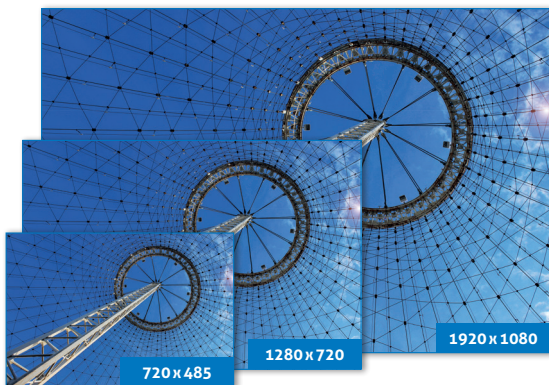

More than just a switcher

LU-SHD-310SM

SMALLEST SIZE

ONLY 10.9x2.5x7.6mm

MULTI-INPUT

HDMI, DP, VGA & AUDIO

POWERFUL SCALING ENGINE

HDMI → HDMI • DP → HDMI • VGA → HDMI